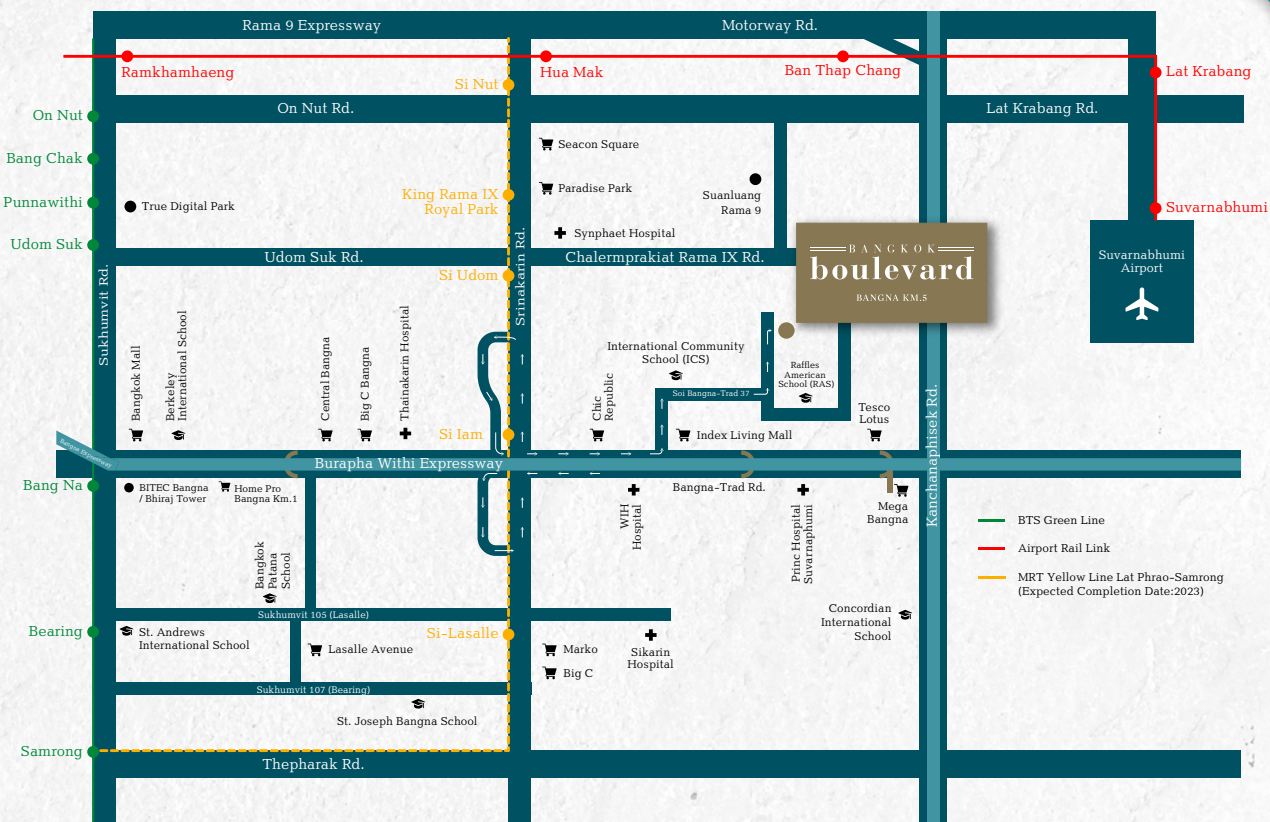

BANGKOK boulevard

BANGNA KM.5

BANGKOK BOULEVARD BANGNA KM.5

PROJECT DETAIL

Project Name	: BANGKOK BOULEVARD BANGNA KM.5
Location	: Soi Bangna-Trad 37, Bang Kaeo, Bangphli, Samut Prakan
Land Area	: 33-3-37.2 Rais
Total Unit	: 103 Units
Product	: 2-Storey Single-detached House

CHARISMA

Usable Area 441 sq.m.

4 Bedrooms, 5 Bathrooms, Double Living Area, Family Dining Area,
Kitchen, 1 Maid Room, 4 Parking Spaces

Location of the future, Bangna-Trad Km.5. Convenient transportation ready to take you to the city center. The nearby MRT Yellow Line station will connect you to the rest of Bangkok. You will also have access to two expressways: Burapha Withi and Kanchanaphisek. Also in this thriving neighbourhood are shopping centers, leading hospitals, renowned international schools, and excellent institutes of higher learning.

Shopping Center

- Index Living Mall Bangna
- Chic Republic Bangna
- Lotus's Bangna
- Bangkok Mall
- MEGA / IKEA Bangna
- Seacon Square Srinakarin
- Paradise Park
- Central Plaza Bangna
- Lasalle's Avenue
- Little Walk Bangna

Hospitals

- WIH Hospital
- Synphaet Srinakarin Hospital
- Sikarin Hospital
- Princ Hospital Suvarnabhumi
- Thainakarin Hospital

Traffic

- Si Iam Intersection
- Kanchanaphisek Rd. Outer Ring Road
- Burapha Expressway
- Expressway Route S1 (Bang Na-At Narong)
- MRT Yellow Line, Si Lasalle Station, Si Iam Station
- BTS Green Line, Bang Na Station, Udom Suk Station